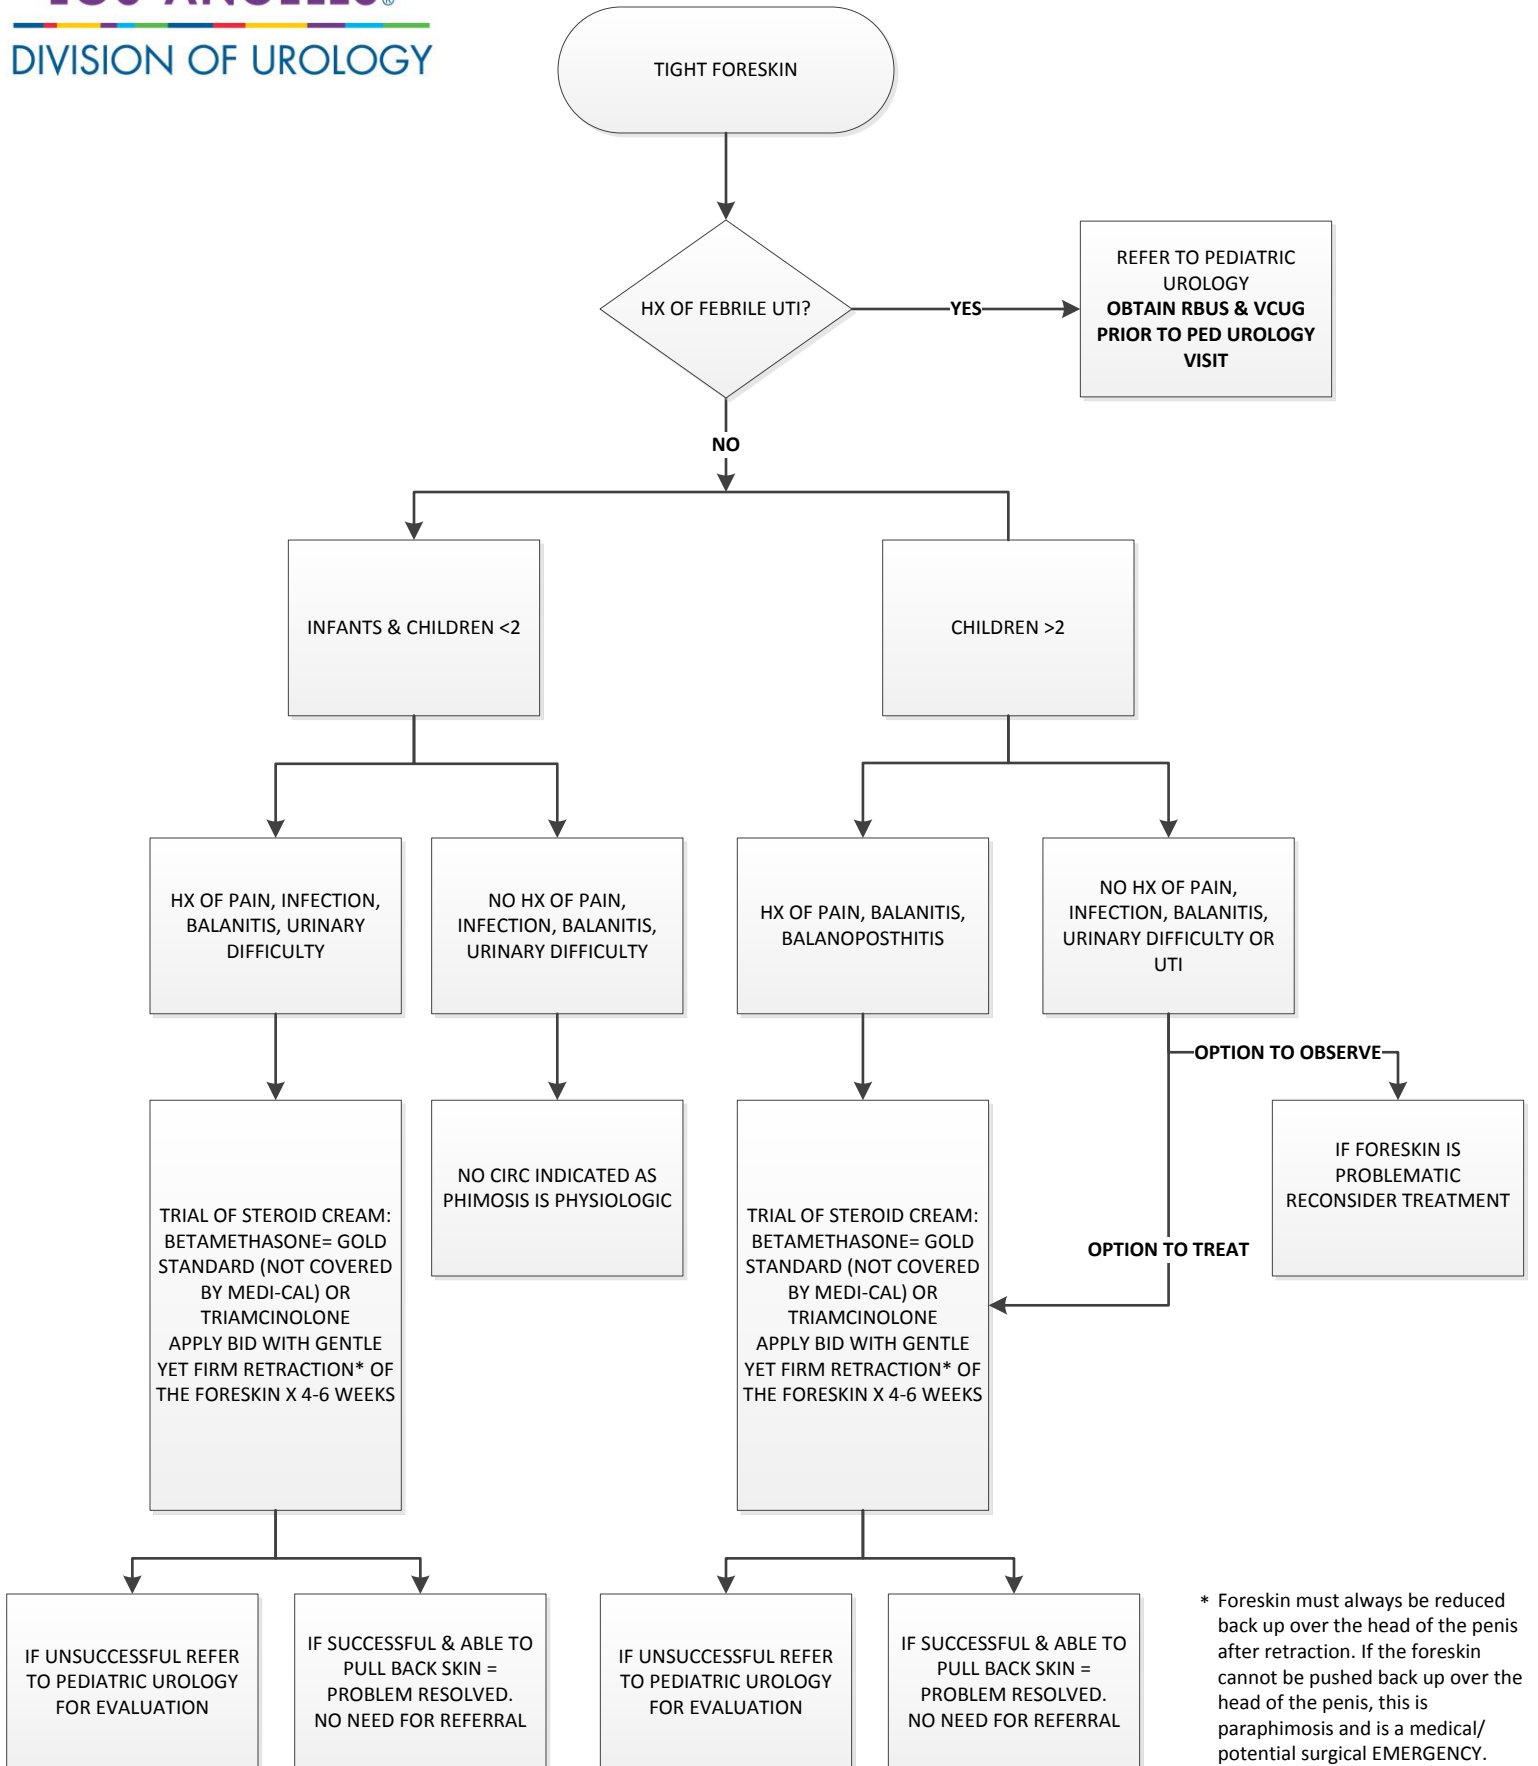

PHIMOSIS ALGORITHM

* Foreskin must always be reduced back up over the head of the penis after retraction. If the foreskin cannot be pushed back up over the head of the penis, this is paraphimosis and is a medical/potential surgical EMERGENCY.